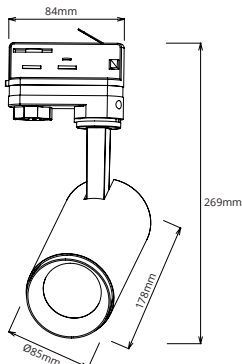

CRI	>90
POWER FACTOR	0.9
LED TYPE	SMD
COLOUR OPTIONS	White / Black
DIMMABLE	Yes, Triac Dimmable
COLOUR TEMP	CCT Switch 3000K, 4000K, 5000K

TRACK LIGHT RANGE

LENSES, TRACK & ACCESSORIES

LENSES	
CODE	DESCRIPTION
PLTLL24	24° Lens
PLTLL36	36° Lens
TRACK & MOUNTING	
CODE	DESCRIPTION
PLTLBW	Surface Mount Plate White
PLTLBB	Surface Mount Plate White
PL-0410W PL-0410B	3-Circuit 1M Track, White 3-Circuit 1M Track, Black
PL-0420W PL-0420B	3-Circuit 2M Track, White 3-Circuit 2M Track, Black
PL-0430W PL-0430B	3-Circuit 3M Track, White 3-Circuit 3M Track, Black

JOINERS	
CODE	DESCRIPTION
PL-0431LW PL-0431LB	Live-End Left White Live-End Left Black
PL-0431RW PL-0431RB	Live-End Right White Live-End Right Black
PL-0432W PL-0432B	End Cap White End Cap Black
PL-0433W PL-0433B	Straight Joiner White Straight Joiner Black
PL-0433AW PL-0433AB	Isolation Joiner White Isolation Joiner Black
PL-M436LW PL-M436LB	T-Joiner Left White T-Joiner Left Black
PL-M436RW PL-M436RB	T-Joiner Right White T-Joiner Right Black
PL-0437W PL-0437B	Cross-Joiner White Cross-Joiner Black
PL-M438W PL-M438B	L-Joiner Reversing White L-Joiner Reversing Black
SUSPENSION	
CODE	DESCRIPTION
PL-04SKW PL-04SKB	Suspension Kit White Suspension Kit Black
PL-M142W PL-M142B	Suspension Hook White Suspension Hook Black
PL-EZ0447W PL-EZ0447B	Suspension Rod White Suspension rod Black
PL-M146TW PL-M146TB	T-Bar Mounting White T-Bar Mounting Black