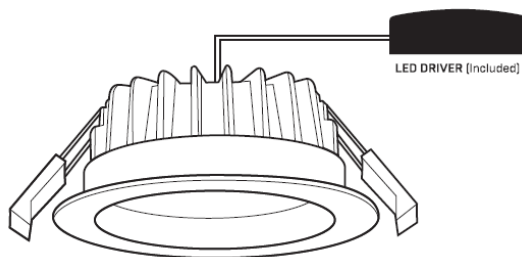

DIMMABLE

IP44

**CHANGEABLE
FASCIA**

**ECO12W110-4PK
Q5070850**

LED DRIVER (Included)

45mm

90° Cutout

110mm

Wattage: 12W

IP Rating: IP44 parts outside the ceiling

Input Voltage: 220-240 VAC 50Hz

Installation Diameter: Cutout is no less than 90mm (refer fascia size for maximum coverage for retrofit installations)