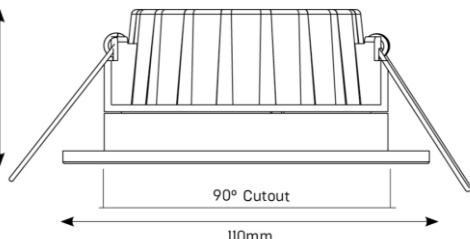

LED DRIVER (Included)

45mm