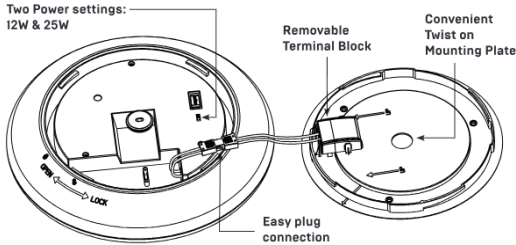

3K

62mm

300 Ø Diameter

EASY INSTALLATION

This light has been designed for quick and simple installation. The fitting comes with a full base plate for separate ease of fixing. The centrally located cable entry, along with easy clip in terminal block, makes for convenient termination. The light then simply plugs into the terminal and twist locks onto the base .

DUAL POWER

This light comes with an easily accessible switch so it can be either 1200 lumens (12W) or 2500 lumens (25W).

3000K COLOUR TEMPERATURE

3000K is sometimes referred to as Warm White.

OPTIONAL CONDUIT BASE MOUNT

This Conduit base is compatible with all the models in this range. The IP65 base comes complete with both 20mm & 25mm 'pre-threaded' entry points for conduit.

LUMINAIRE SPECIFICATION:

Model.....ACL12-25W3K
Impact resistance.....IK10
Dimmable10% - 100%
Beam Angle120 degrees
Lumens.....1200Lm/2500Lm
Wattage12W/25W
IP Rating.....IP65
Colour temperature.....3000K
Input Voltage.....220-240 Volts ~ 50/60Hz
Mounting Type.....Surface Mounted