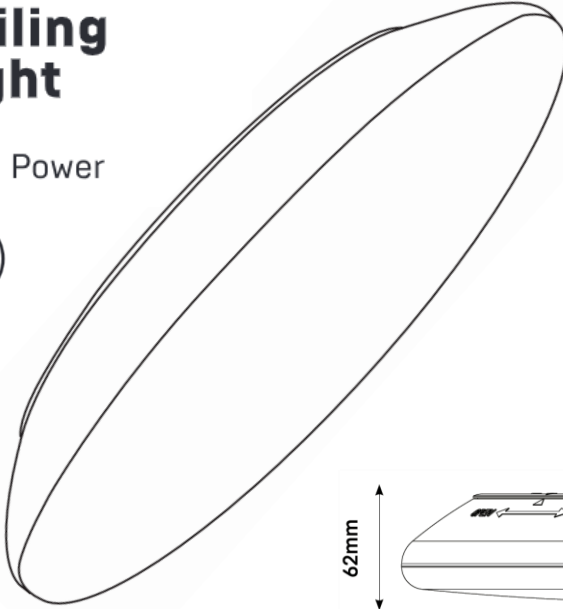

3K

62mm

300 Ø Diameter

EASY INSTALLATION

This light has been designed for quick and simple installation. The fitting comes with a full base plate for separate ease of fixing. The centrally located cable entry, along with easy clip in terminal block, makes for convenient termination. The light then simply plugs into the terminal and twist locks onto the base .

DUAL POWER

This light comes with an easily accessible switch so it can be either 1200 lumens (12W) or 2500 lumens (25W).

3000K COLOUR TEMPERATURE

3000K is sometimes referred to as Warm White.

OPTIONAL CONDUIT BASE MOUNT

This Conduit base is compatible with all the models in this range. The IP65 base comes complete with both 20mm & 25mm 'pre-threaded' entry points for conduit.

LUMINAIRE SPECIFICATION:

Model.....ACL12-25W3K
Impact resistance.....IK10
Dimmable10% - 100%
Beam Angle120 degrees
Lumens.....1200Lm/2500Lm
Wattage12W/25W
IP Rating.....IP65
Colour temperature.....3000K
Input Voltage.....220-240 Volts ~ 50/60Hz
Mounting Type.....Surface Mounted