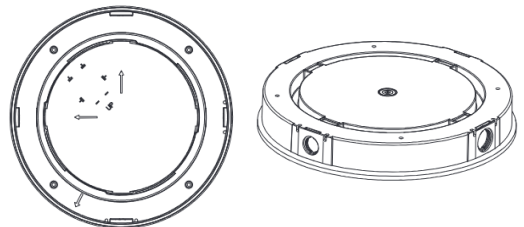

3K

62mm

300 Ø Diameter

EASY INSTALLATION

This light has been designed for quick and simple installation. The fitting comes with a full base plate for separate ease of fixing. The centrally located cable entry, along with easy clip in terminal block, makes for convenient termination. The light then simply plugs into the terminal and twist locks onto the base .

DUAL POWER

This light comes with an easily accessible switch so it can be either 1200 lumens (12W) or 2500 lumens (25W).

3000K COLOUR TEMPERATURE

3000K is sometimes referred to as Warm White.

OPTIONAL CONDUIT BASE MOUNT

This Conduit base is compatible with all the models in this range. The IP65 base comes complete with both 20mm & 25mm 'pre-threaded' entry points for conduit.

LUMINAIRE SPECIFICATION:

Model.....ACL12-25W3K
Impact resistance.....IK10
Dimmable10% - 100%
Beam Angle120 degrees
Lumens.....1200Lm/2500Lm
Wattage12W/25W
IP Rating.....IP65
Colour temperature.....3000K
Input Voltage.....220-240 Volts ~ 50/60Hz
Mounting Type.....Surface Mounted