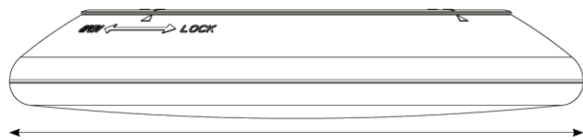

3K

62mm

300 Ø Diameter

EASY INSTALLATION

This light has been designed for quick and simple installation. The fitting comes with a full base plate for separate ease of fixing. The centrally located cable entry, along with easy clip in terminal block, makes for convenient termination. The light then simply plugs into the terminal and twist locks onto the base .

DUAL POWER

This light comes with an easily accessible switch so it can be either 1200 lumens (12W) or 2500 lumens (25W).

3000K COLOUR TEMPERATURE

3000K is sometimes referred to as Warm White.

OPTIONAL CONDUIT BASE MOUNT

This Conduit base is compatible with all the models in this range. The IP65 base comes complete with both 20mm & 25mm 'pre-threaded' entry points for conduit.

LUMINAIRE SPECIFICATION:

Model.....ACL12-25W3K
Impact resistance.....IK10
Dimmable10% - 100%
Beam Angle120 degrees
Lumens.....1200Lm/2500Lm
Wattage12W/25W
IP Rating.....IP65
Colour temperature.....3000K
Input Voltage.....220-240 Volts ~ 50/60Hz
Mounting Type.....Surface Mounted