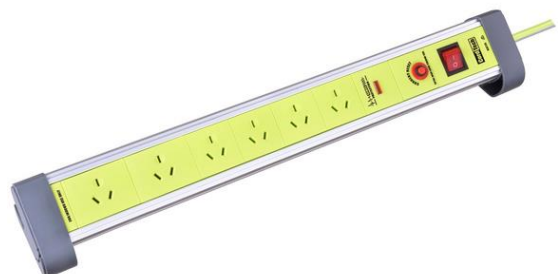

MODEL:CT634-WR-30
PRONTO: 44200070

FEATURES:

- 4 x Power Outlets
- Master Switch W/ LED Indicator
- Surge Protection (578 Joules)
- Overload Protection
- 2 x Wide Spaced Sockets
- 3M Heavy Duty Cable (1.00mm²)
- Wall Mountable
- Cable Wrap

MODEL: 4ST3SRG
PRONTO: 44200020

FEATURES:

- 6 x Power Outlets
- Master Switch W/ LED Indicator
- Surge Protection (578 Joules)
- Overload Protection
- 2 x Wide Spaced Sockets
- 3M Heavy Duty Cable (1.00mm²)
- Wall Mountable
- Cable Wrap

MODEL: 6ST3SRG
PRONTO: 44200030

FEATURES:

- 4 x Power Outlets
- Tough Aluminum Body
- Master Switch W/ LED Indicator
- Surge Protection (578 Joules)
- Overload Protection
- 2 x Wide Spaced Sockets
- 2M Heavy Duty Cable (1.00mm²)
- The Angled Profile Keeps The Power Sockets Conveniently Oriented For Frequent Use

MODEL: 4AT2S
PRONTO: 44200040

FEATURES:

- 6 x Power Outlets
- Tough Aluminum Body
- Master Switch W/ LED Indicator
- Surge Protection (578 Joules)
- Overload Protection
- 2 x Wide Spaced Sockets
- 2M Heavy Duty Cable (1.00mm²)
- The Angled Profile Keeps The Power Sockets Conveniently Oriented For Frequent Use