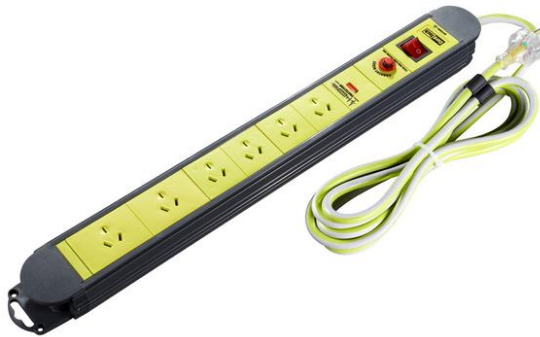

MODEL: CT6-WR-30
PRONTO: 44200060

FEATURES:

- 2 x USB-A Charging Ports (3.4A)
- 6 x Extra Wide Spaced Power Outlets
- Built-In Carry Handle
- Master Switch
- Surge & Overload Protection
- 2M Heavy Duty Cable (1.00mm²)
- Wall Mountable

MODEL:CT634-WR-30
PRONTO: 44200070

FEATURES:

- 4 x Power Outlets
- Master Switch W/ LED Indicator
- Surge Protection (578 Joules)
- Overload Protection
- 2 x Wide Spaced Sockets
- 3M Heavy Duty Cable (1.00mm²)
- Wall Mountable
- Cable Wrap

MODEL: 4ST3SRG
PRONTO: 44200020

FEATURES:

- 6 x Power Outlets
- Master Switch W/ LED Indicator
- Surge Protection (578 Joules)
- Overload Protection
- 2 x Wide Spaced Sockets
- 3M Heavy Duty Cable (1.00mm²)
- Wall Mountable
- Cable Wrap

MODEL: 6ST3SRG
PRONTO: 44200030

FEATURES:

- 4 x Power Outlets
- Tough Aluminum Body
- Master Switch W/ LED Indicator
- Surge Protection (578 Joules)
- Overload Protection
- 2 x Wide Spaced Sockets
- 2M Heavy Duty Cable (1.00mm²)
- The Angled Profile Keeps The Power Sockets Conveniently Oriented For Frequent Use