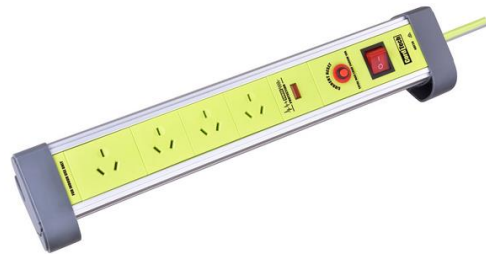

MODEL:CT634-WR-30
PRONTO: 44200070

FEATURES:

- 4 x Power Outlets
- Master Switch W/ LED Indicator
- Surge Protection (578 Joules)
- Overload Protection
- 2 x Wide Spaced Sockets
- 3M Heavy Duty Cable (1.00mm²)
- Wall Mountable
- Cable Wrap

MODEL: 4ST3SRG
PRONTO: 44200020

FEATURES:

- 6 x Power Outlets
- Master Switch W/ LED Indicator
- Surge Protection (578 Joules)
- Overload Protection
- 2 x Wide Spaced Sockets
- 3M Heavy Duty Cable (1.00mm²)
- Wall Mountable
- Cable Wrap

MODEL: 6ST3SRG
PRONTO: 44200030

FEATURES:

- 4 x Power Outlets
- Tough Aluminum Body
- Master Switch W/ LED Indicator
- Surge Protection (578 Joules)
- Overload Protection
- 2 x Wide Spaced Sockets
- 2M Heavy Duty Cable (1.00mm²)
- The Angled Profile Keeps The Power Sockets Conveniently Oriented For Frequent Use

MODEL: 4AT2S
PRONTO: 44200040

FEATURES:

- 6 x Power Outlets
- Tough Aluminum Body
- Master Switch W/ LED Indicator
- Surge Protection (578 Joules)
- Overload Protection
- 2 x Wide Spaced Sockets
- 2M Heavy Duty Cable (1.00mm²)
- The Angled Profile Keeps The Power Sockets Conveniently Oriented For Frequent Use